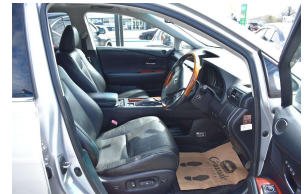

2010 Lexus RX 450h

VEHICLE INFORMATION

Cash Price

Includes GST

$23,600

+ on-road-costs of $350

Finance this vehicle from only

$91.04

per week*

Total Amount Payable

$30,854.24

finance
NOW

Gain peace of mind with Mechanical Breakdown Insurance. Ask us how.

Body

5 door, RV-SUV

Odometer

117,360 km

Engine

3500 cc

Fuel Type

Hybrid

Transmission

Automatic

Wheels

Factory Alloys

VIN

7AT0B00WX21401481

Reg No.

-

Ext Colour

Silver

History

-

Seats

5 seats, Leather

Interior

Black, Leather

Audio

CD Player

Stock ID

8795

Exterior Features

- » Alloys
- » Central Locking
- » Electric Aerial
- » Electric Mirrors
- » Electric Mirrors (Retractable)
- » Fog Lights
- » Rear Wiper
- » Remote Locking
- » Reversing Camera

Interior Features

- » Air Bag(s)
- » Air Conditioning
- » Car Stereo
- » Central Locking
- » Child seat anchor points
- » Climate Control
- » Electric Seats
- » Heated Seats
- » Leather Seats
- » push button start

Mechanical Features

- » 4WD/4x4
- » ABS Brakes
- » Cruise Control
- » Electric Mirrors
- » Electric Windows
- » Immobiliser
- » Power Steering
- » Traction Control

Grande Motors
Buy with confidence

Grande Motors - Hornby, Phone 022 656 8893, Email contactch@grandemotors.co.nz
247 Main South Road, Hornby, Christchurch 8042, New Zealand
www.grandemotors.co.nz

* Finance calculation based on a 60 month term, 30% deposit and with an example annual fixed interest rate of 13.2%. Actual interest rate may be higher or lower. Includes an establishment fee of $495.00. Full term total amount payable of $30,854.24. Estimate only, not an offer of finance. Terms, conditions and lending criteria apply.